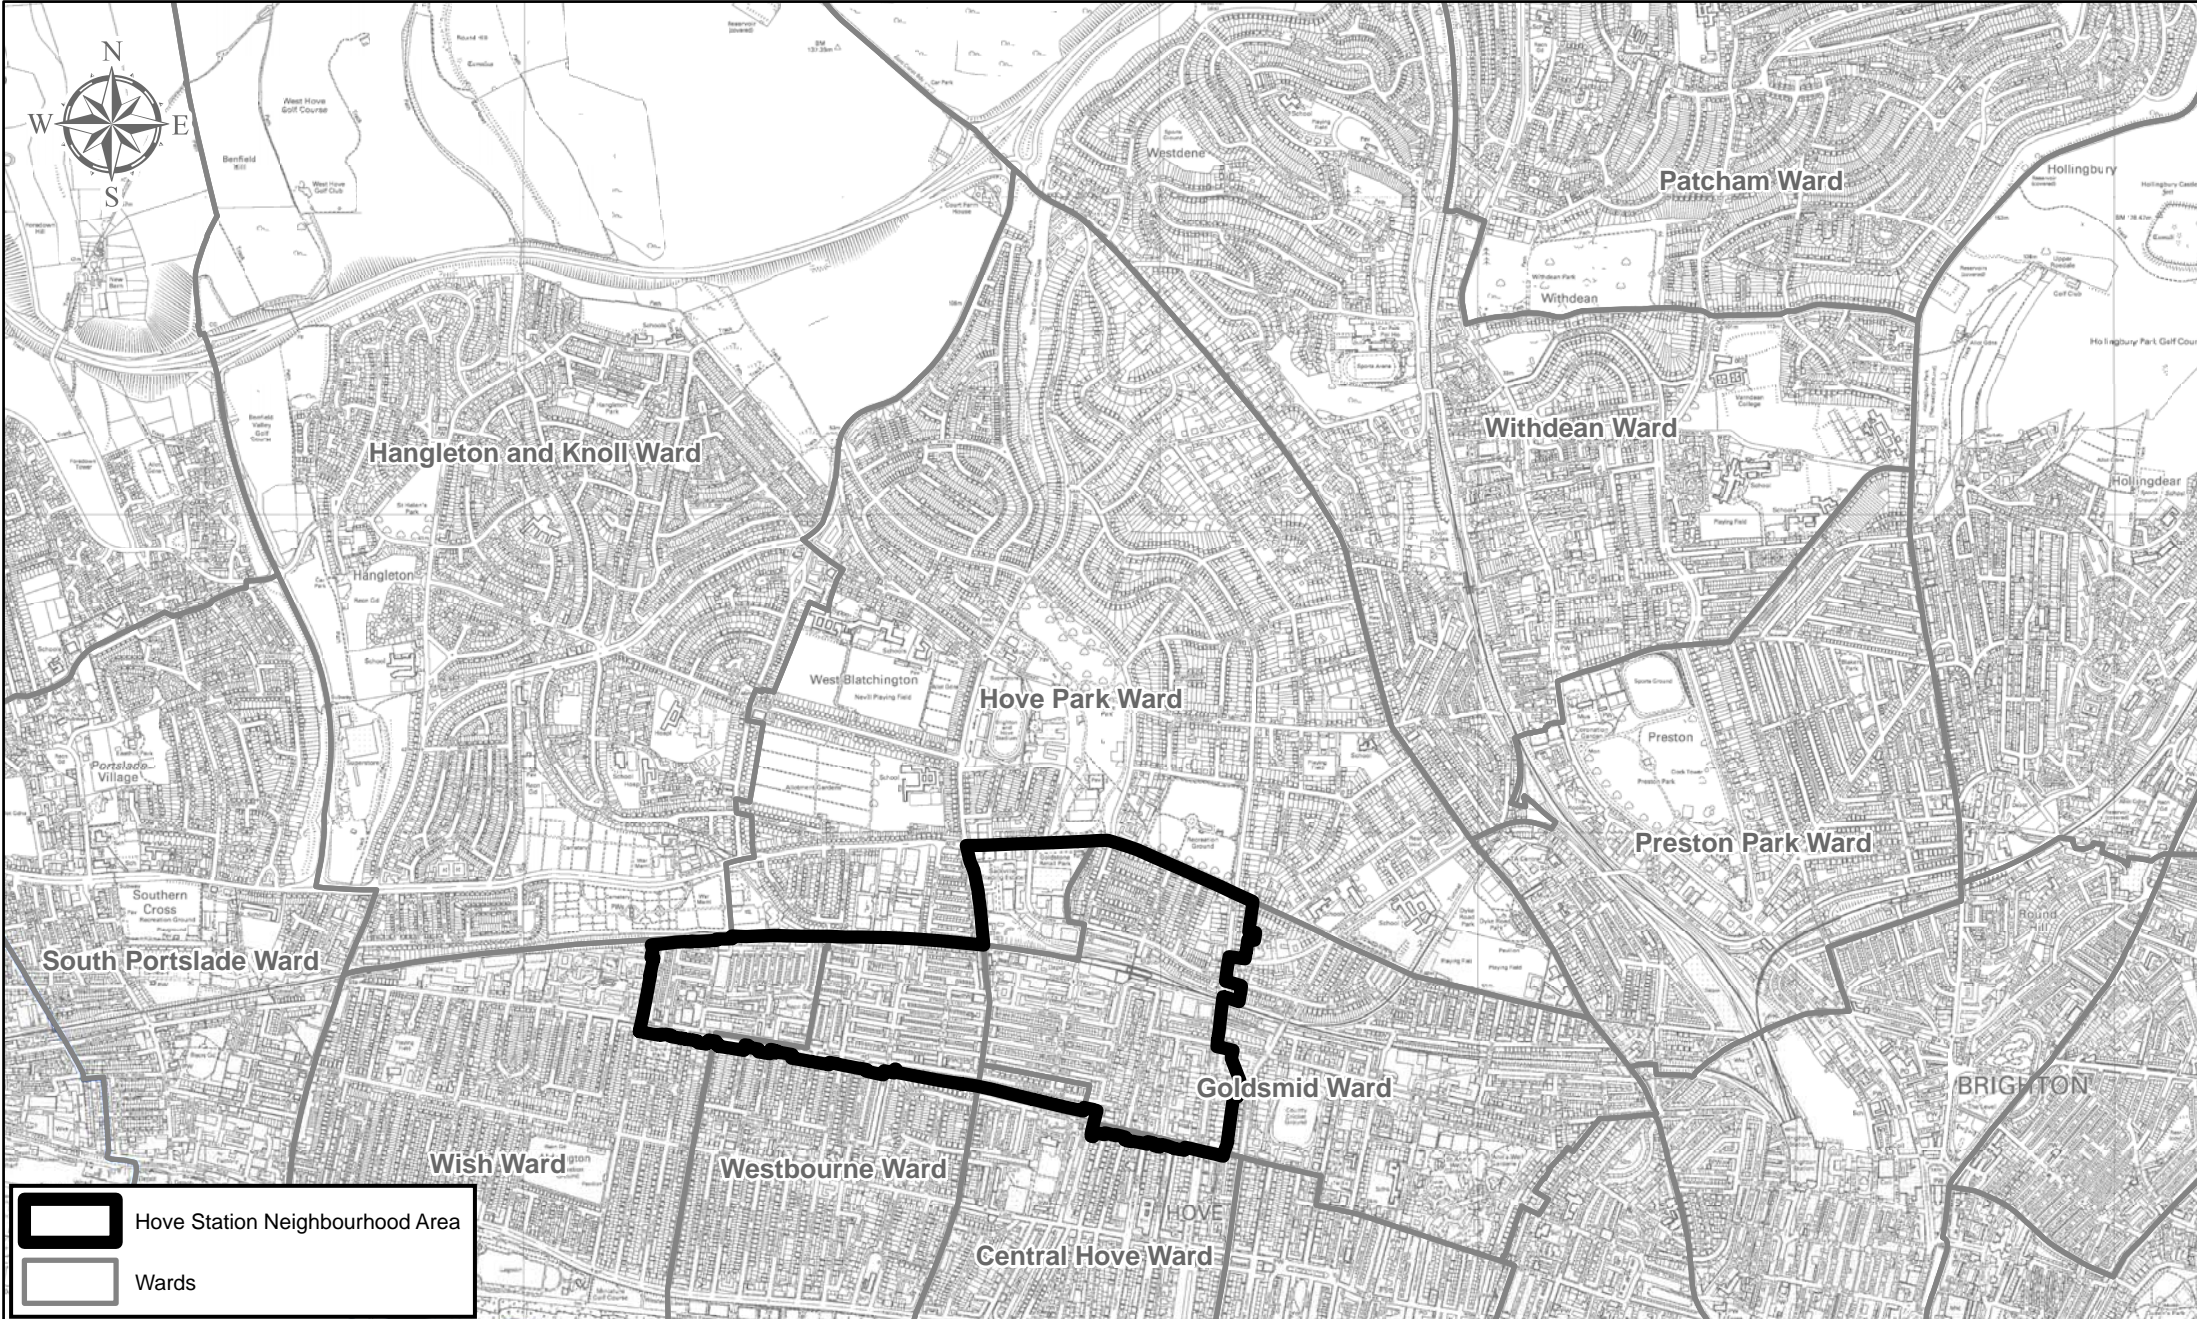

Appendix I I

Hove Station Neighbourhood Area (*as amended*) – Recommended for Designation

Hove Station Neighbourhood Area – July 2014

(c) Crown Copyright. All rights reserved. Licence: 100020999, Brighton & Hove City Council. 2014. Mapping & Information, Planning Strategy Group.